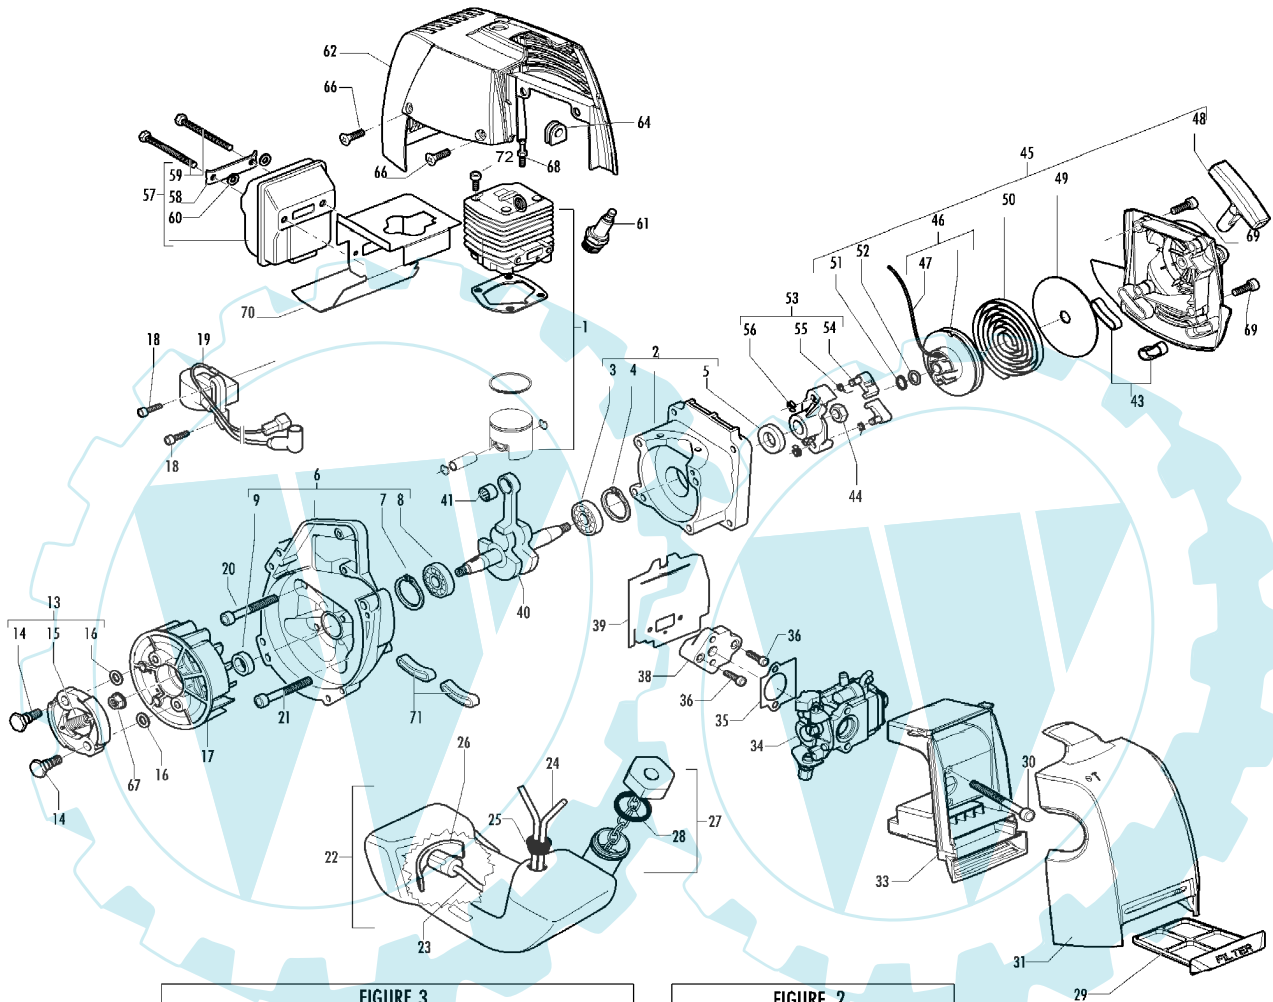

Service

FIGURE 1

FIGURE 3

FIGURE 2

 **The Electrolux Group. The world's No.1 choice.**

Item	P/N McC	P/N ELX	Qty	DESCRIPTION
FIGURE 1				
C 1		FIGURE 2		
2	247936	538247936	1	Carter kit (starter)
3 •	235900	538235900	1	ball bearing 6002 15/32/9
4 •	235899	538235899	1	seeger ring
C 5 •	228872	538228872	1	seal 13-32-5 (S7)
6	247935	538247935	1	Carter kit (flywheel)
7 •	235899	538235899	1	seeger ring
8 •	235900	538235900	1	ball bearing 6002 15/32/9
C 9 •	228872	538228872	1	seal 13-32-5 (S7)
B 13	248808	538248808	1	clutch assy
14 •	242369	538242369	2	clutch rod
C 15 •	241270	538241270	1	clutch spring elite
16 •	236956	538236956	2	washer
17	242673	538242673	1	flywheel
18	235806	538235806	2	screw M5 X 20 TCE
C 19	242783	538242783	1	ignition coil
20	235808	538235808	2	screw M5 X 50 TCE
21	235804	538235804	2	screw M5x30
C 22	241541	538241541	1	tank mix ass.
B 23 •	229809	538229809	1	hose-fuel mm245
B 24 •	229743	538229743	1	hose fuel mm150
C 25 •	235675	538235675	1	fuel tank grommet
A 26	240452	538240452	1	fuel pick up
B 27	242484	538242484	1	fuel cap ass'y
A 28 •	236564	538236564	1	cap gasket
B 29	242581	538242581	1	air filter
30	235808	538235808	2	screw M5 X 50 TCE
31	242580	538242580	1	air filter cover
33	249136	538249136	1	box air filter
C 34		FIGURE 3		
A 35	241281	538241281	1	gasket
36	235806	538235806	2	screw M5 X 20 TCE
C 38	241481	538241481	1	carb. Spacer
C 39	242855	538242855	1	gasket
40	241267	538241267	1	crankshaft ass'y
C 41	227329	538227329	1	bearing-needle
43	242632	538242632	2	fuel tank grommet
44	235218	538235218	1	nut M8
C 45	242806	538242806	1	starter assy
B 46 •	249163	538249163	1	pulley/rope
A 47 ••	227703	538227703	1	rope
48 •	240884	538240884	1	starter-handle
49 •	227467	538227467	1	shield spring
B 50 •	227300	538227300	1	spring rewind
51 •	242786	538242786	1	seeger
52 •	227470	538227470	1	washer
53	242800	538242800	1	starter pawl ass'y
B 54 •	241781	538241781	2	pawl
B 55 •	241782	538241782	2	spring
56 •	111088	538111088	2	snap ring
C 57	241432	538241432	1	muffler ass'y elite
58 •	227236	538227236	1	clamp
59 •	227274	538227274	2	screw M5X60
60 •	227259	538227259	2	washer
A 61	92878	538092878	1	spark plug RDJ6J
62	249420	538249420	1	engine cover