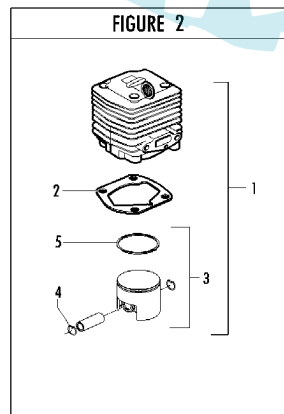

The Electrolux Group. The world's No.1 choice.