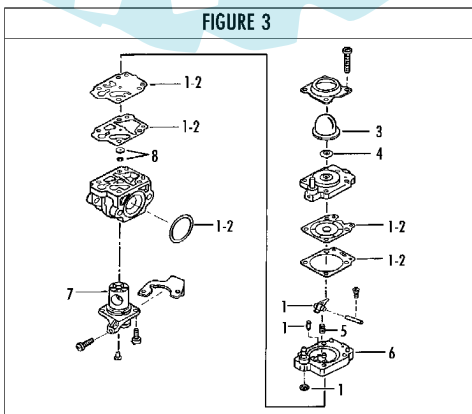

Service

FIGURE 1

FIGURE 3

FIGURE 2

 **The Electrolux Group. The world's No.1 choice.**

Item	P/N McC	P/N ELX	Qty	DESCRIPTION
FIGURE 1				
C 1		FIGURE 2		
2	247936	538247936	1	Carter kit (starter)
3 •	235900	538235900	1	ball bearing 6002 15/32/9
4 •	235899	538235899	1	seeger ring
C 5 •	228872	538228872	1	seal 13-32-5 (S7)
6	247935	538247935	1	Carter kit (flywheel)
7 •	235899	538235899	1	seeger ring
8 •	235900	538235900	1	ball bearing 6002 15/32/9
C 9 •	228872	538228872	1	seal 13-32-5 (S7)
B 13	248808	538248808	1	clutch assy
14 •	242369	538242369	2	clutch rod
C 15 •	241270	538241270	1	clutch spring elite
16 •	236956	538236956	2	washer
17	242673	538242673	1	flywheel
18	235806	538235806	2	screw M5 X 20 TCE
C 19	242783	538242783	1	ignition coil
20	235808	538235808	2	screw M5 X 50 TCE
21	235804	538235804	2	screw M5x30
C 22	241541	538241541	1	tank mix ass.
B 23 •	229809	538229809	1	hose-fuel mm245
B 24 •	229743	538229743	1	hose fuel mm150
C 25 •	235675	538235675	1	fuel tank grommet
A 26	240452	538240452	1	fuel pick up
B 27	242484	538242484	1	fuel cap ass'y
A 28 •	236564	538236564	1	cap gasket
B 29	242581	538242581	1	air filter
30	235808	538235808	2	screw M5 X 50 TCE
31	242580	538242580	1	air filter cover
33	249136	538249136	1	box air filter
C 34		FIGURE 3		
A 35	241281	538241281	1	gasket
36	235806	538235806	2	screw M5 X 20 TCE
C 38	241481	538241481	1	carb. Spacer
C 39	242855	538242855	1	gasket
40	241267	538241267	1	crankshaft ass'y
C 41	227329	538227329	1	bearing-needle
43	242632	538242632	2	fuel tank grommet
44	235218	538235218	1	nut M8
C 45	242806	538242806	1	starter assy
B 46 •	249163	538249163	1	pulley/rope
A 47 ••	227703	538227703	1	rope
48 •	240884	538240884	1	starter-handle
49 •	227467	538227467	1	shield spring
B 50 •	227300	538227300	1	spring rewind
51 •	242786	538242786	1	seeger
52 •	227470	538227470	1	washer
53	242800	538242800	1	starter pawl ass'y
B 54 •	241781	538241781	2	pawl
B 55 •	241782	538241782	2	spring
56 •	111088	538111088	2	snap ring
C 57	241432	538241432	1	muffler ass'y elite
58 •	227236	538227236	1	clamp
59 •	227274	538227274	2	screw M5X60
60 •	227259	538227259	2	washer
A 61	92878	538092878	1	spark plug RDJ6J
62	249420	538249420	1	engine cover